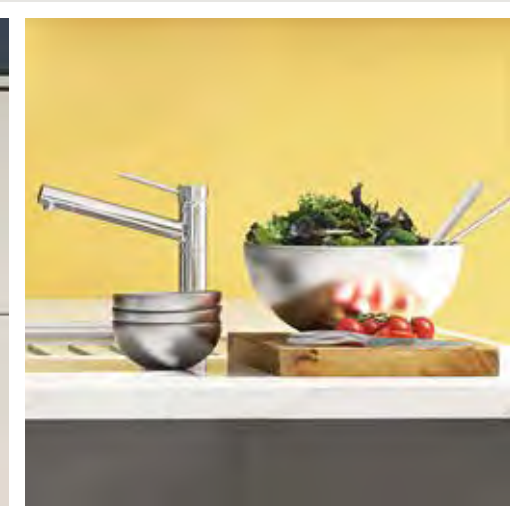

INSPIRED BY LINEAR STYLE

Linear style kitchens feature contemporary styling and are on the cutting edge of modern design. Inline is a perfect choice to achieve the minimalist and functional styling of this look. Neutral tones complement modern environments and allow for vibrant statement colours to stand proud.