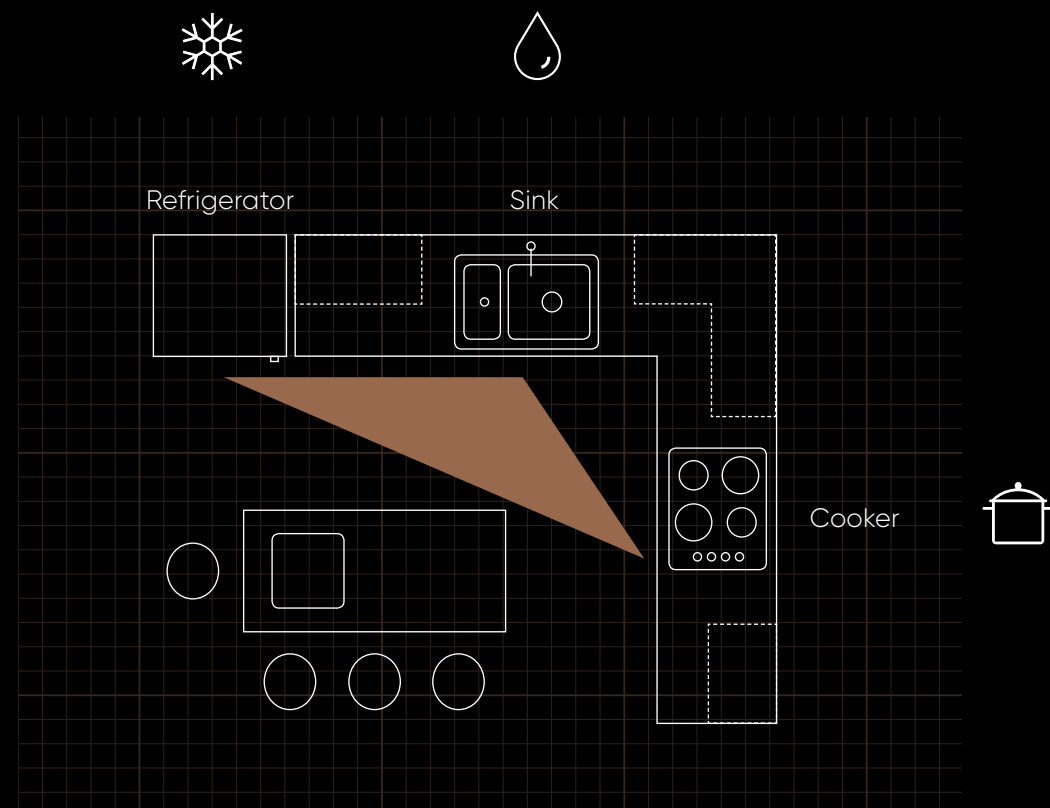

# THE SHAPE OF THINGS TO COME

The kitchen work triangle is a concept we use in the design of efficient kitchen layouts. The primary tasks in a home kitchen are carried out between the cooker, sink and the refrigerator. These three points and the imaginary

lines between them offer you a seamless workflow. So if the shape of your kitchen is U-shaped, L-shaped, galley or otherwise a layout using the triangle at its heart can change the way you use your kitchen.