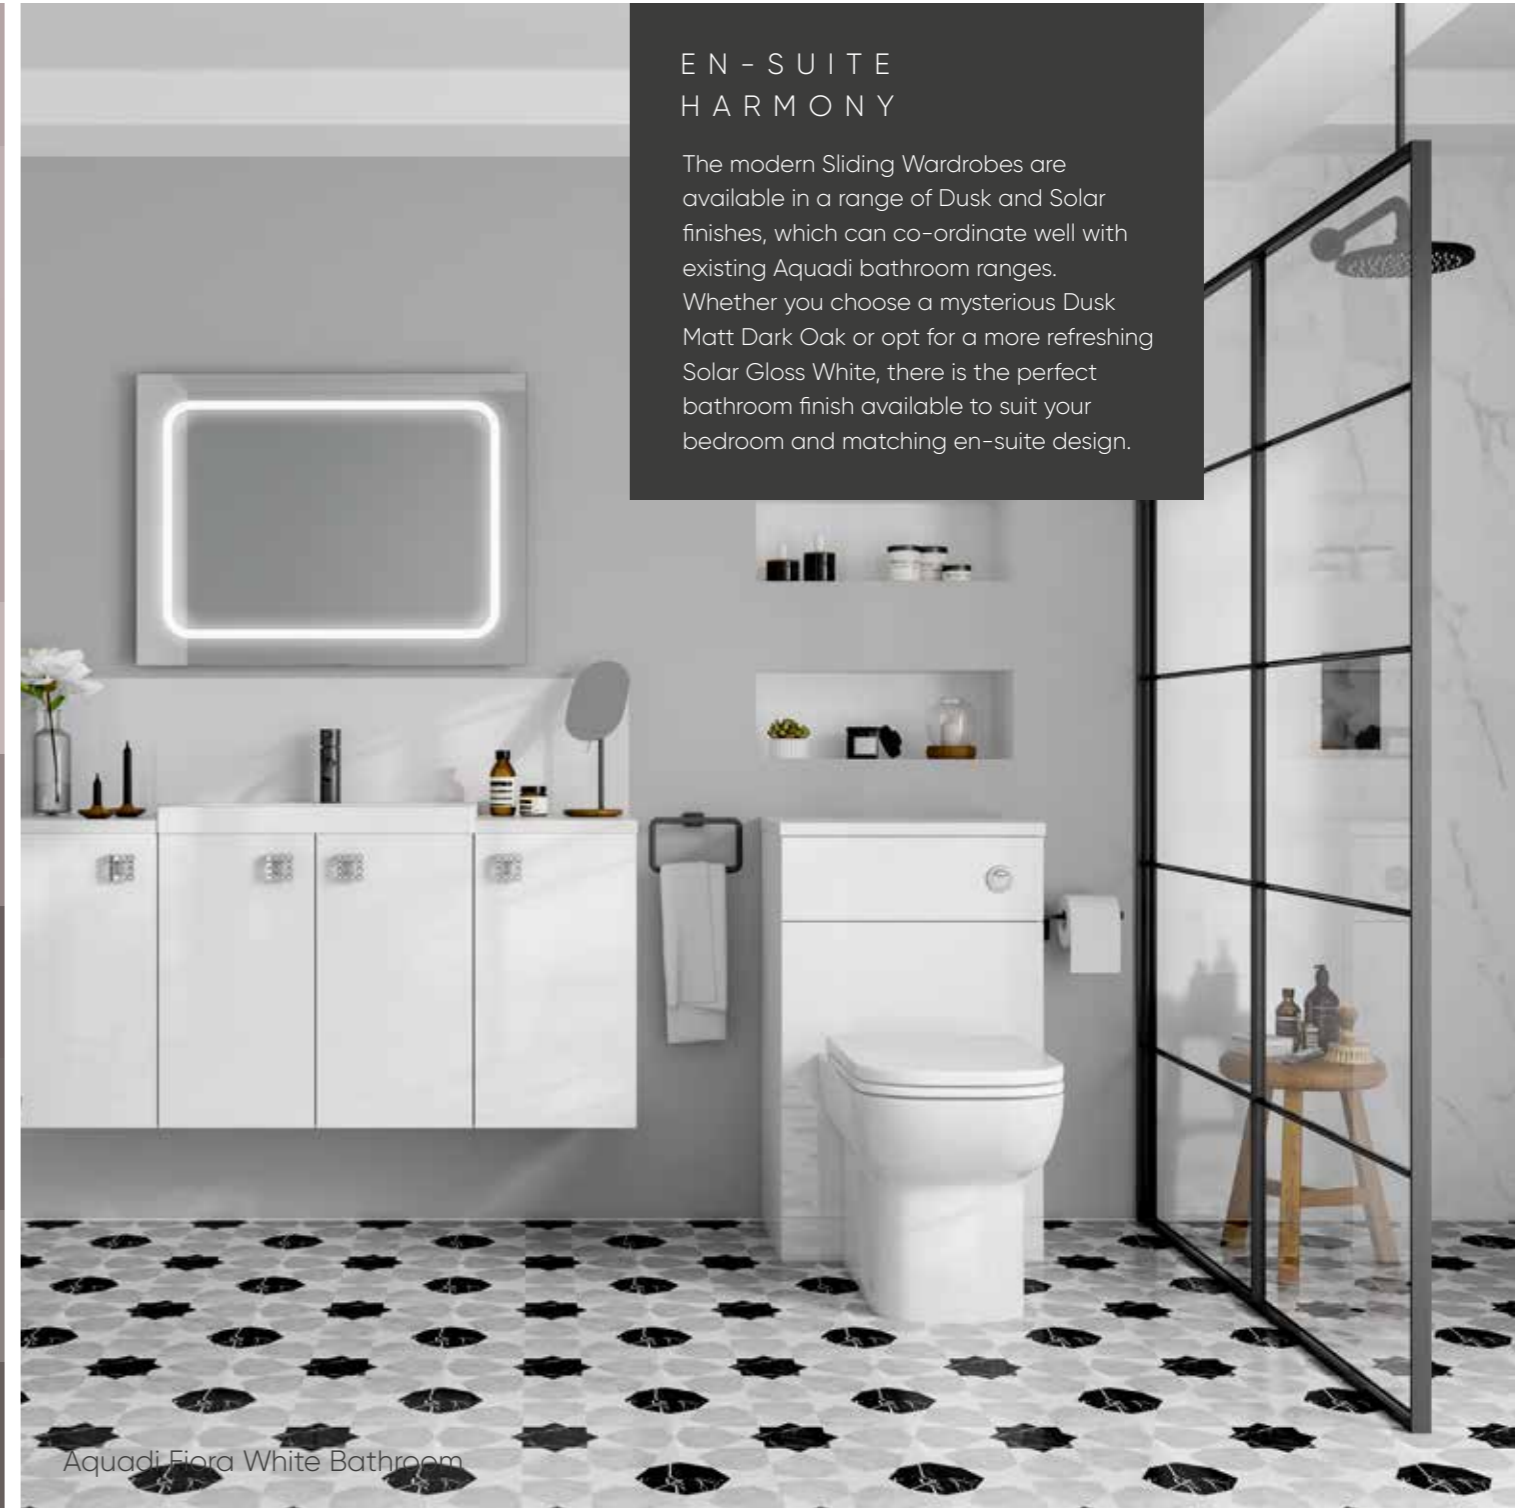

**EN-SUITE
HARMONY**
The modern Sliding Wardrobes are available in a range of Dusk and Solar finishes, which can co-ordinate well with existing Aquadi bathroom ranges. Whether you choose a mysterious Dusk Matt Dark Oak or opt for a more refreshing Solar Gloss White, there is the perfect bathroom finish available to suit your bedroom and matching en-suite design.

Aquadi Fiara White Bathroom