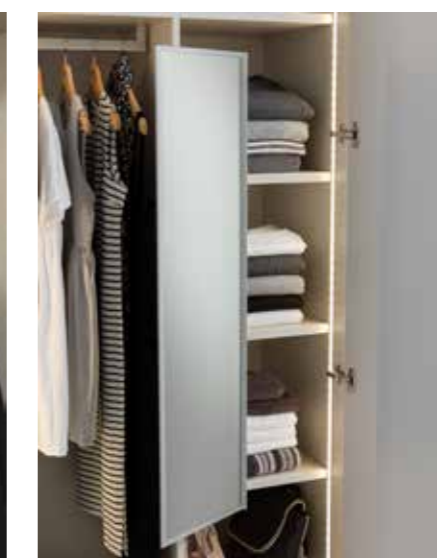

Internal mirror

Deluxe hanging rail

Drawers with internal organisers

Illuminated hanging rail

Pull out mirror

Drawers and compartment dividers

### Storage requirements

A place for everything. With an abundance of storage options to choose from, the design options are endless. Carefully consider who will be using the bedroom and design the furniture around your lifestyle. Full cabinet wardrobes are available with internal push to open drawers and compartment dividers to ensure that everything has a place. Additionally, chest of drawers are the perfect option for folded items, whilst bedside tables provide easy access for those few essential bits and pieces.