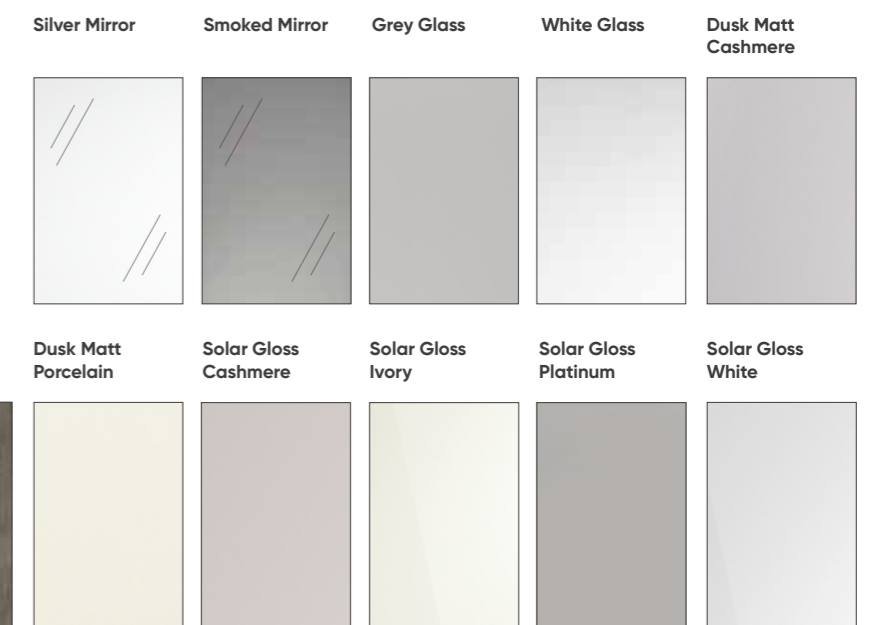

RANGE SELECTION

From contemporary to classic, there is a furniture range and finish available for any style of home from urban apartments to country cottages.

LUNAR

DUSK

SOLAR

GLIDE

SLIDING WARDROBES

ORION

HOME OFFICE FRONTS

Cabinet framing including desks are available in Dusk Matt Cashmere and Dusk Matt Dark Oak only. These along with all other finishes are available as drawer fronts.