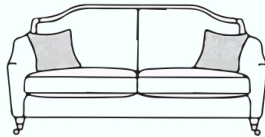

Scatter Back

3/Str Sofa Scatter Back
W 228cm x D 104cm x H 95cm

2/Str Sofa Scatter Back
W 188cm x D 104cm x H 95cm

Snuggler Scatter Back
W 130cm x D 104cm x H 95cm

Formal Back

3/Str Formal Back Sofa
W 228cm x D 104cm x H 95cm

2/Str Formal Back Sofa
W 188cm x D 104cm x H 95cm

Snuggler Formal Back
W 130cm x D 104cm x H 95cm

Chair Formal Back
W 91cm x D 95cm x H 95cm

Chaise

3.5/Str Chaise
W 307cm x D 160cm x H 95cm

3/Str Chaise
W 275cm x D 160cm x H 95cm

2.5/Str Chaise
W 207cm x D 160cm x H 95cm

Footstool

Footstool
W 78cm x D 64cm x H 40cm