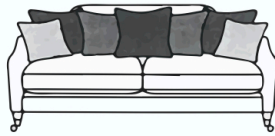

Scatter Back

3/Str Sofa Scatter Back
W 228cm x D 104cm x H 95cm

2/Str Sofa Scatter Back
W 188cm x D 104cm x H 95cm

Snuggler Scatter Back
W 130cm x D 104cm x H 95cm

Formal Back

3/Str Formal Back Sofa
W 228cm x D 104cm x H 95cm

2/Str Formal Back Sofa
W 188cm x D 104cm x H 95cm

Snuggler Formal Back
W 130cm x D 104cm x H 95cm

Chair Formal Back
W 91cm x D 95cm x H 95cm

Chaise

3.5/Str Chaise
W 307cm x D 160cm x H 95cm

3/Str Chaise
W 275cm x D 160cm x H 95cm