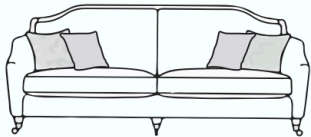

Scatter Back

3/Str Sofa Scatter Back
W 228cm x D 104cm x H 95cm

2/Str Sofa Scatter Back
W 188cm x D 104cm x H 95cm

Snuggler Scatter Back
W 130cm x D 104cm x H 95cm

Formal Back

3/Str Formal Back Sofa
W 228cm x D 104cm x H 95cm

2/Str Formal Back Sofa
W 188cm x D 104cm x H 95cm

Snuggler Formal Back
W 130cm x D 104cm x H 95cm

Chair Formal Back
W 91cm x D 95cm x H 95cm

Chaise

3.5/Str Chaise
W 307cm x D 160cm x H 95cm

3/Str Chaise
W 275cm x D 160cm x H 95cm

2.5/Str Chaise
W 207cm x D 160cm x H 95cm

Footstool

Footstool
W 78cm x D 64cm x H 40cm