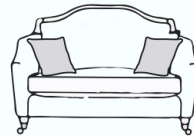

Scatter Back

3/Str Sofa Scatter Back
W 228cm x D 104cm x H 95cm

2/Str Sofa Scatter Back
W 188cm x D 104cm x H 95cm

Snuggler Scatter Back
W 130cm x D 104cm x H 95cm

Formal Back

3/Str Formal Back Sofa
W 228cm x D 104cm x H 95cm

2/Str Formal Back Sofa
W 188cm x D 104cm x H 95cm

Snuggler Formal Back
W 130cm x D 104cm x H 95cm

Chair Formal Back
W 91cm x D 95cm x H 95cm

Chaise

3.5/Str Chaise
W 307cm x D 160cm x H 95cm

3/Str Chaise
W 275cm x D 160cm x H 95cm