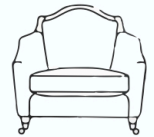

Scatter Back

3/Str Sofa Scatter Back
W 228cm x D 104cm x H 95cm

2/Str Sofa Scatter Back
W 188cm x D 104cm x H 95cm

Snuggler Scatter Back
W 130cm x D 104cm x H 95cm

Formal Back

3/Str Formal Back Sofa
W 228cm x D 104cm x H 95cm

2/Str Formal Back Sofa
W 188cm x D 104cm x H 95cm

Snuggler Formal Back
W 130cm x D 104cm x H 95cm

Chair Formal Back
W 91cm x D 95cm x H 95cm

Chaise

3.5/Str Chaise
W 307cm x D 160cm x H 95cm

3/Str Chaise
W 275cm x D 160cm x H 95cm

2.5/Str Chaise
W 207cm x D 160cm x H 95cm

Footstool

Footstool
W 78cm x D 64cm x H 40cm