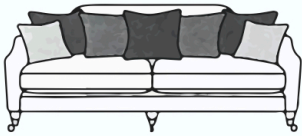

Scatter Back

3/Str Sofa Scatter Back
W 228cm x D 104cm x H 95cm

2/Str Sofa Scatter Back
W 188cm x D 104cm x H 95cm

Snuggler Scatter Back
W 130cm x D 104cm x H 95cm

Formal Back

3/Str Formal Back Sofa
W 228cm x D 104cm x H 95cm

2/Str Formal Back Sofa
W 188cm x D 104cm x H 95cm

Snuggler Formal Back
W 130cm x D 104cm x H 95cm

Chair Formal Back
W 91cm x D 95cm x H 95cm

Chaise

3.5/Str Chaise
W 307cm x D 160cm x H 95cm

3/Str Chaise
W 275cm x D 160cm x H 95cm