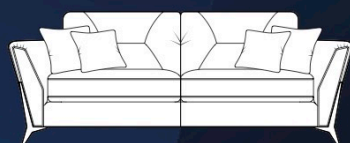

HATTERS
HOME & STYLE

Grand sofa in fabric 1592, large scatter cushions in 1072, small scatter cushions in 0093, brushed gold legs.

*Chair arm height 50mm lower than the sofa arm height

Grand sofa
H 960mm
W 2280mm
D 1000mm

3 seater sofa
H 960mm
W 2050mm
D 1000mm

2 seater sofa
H 960mm
W 1840mm
D 1000mm

Snuggler
H 960mm
W 1400mm
D 1000mm

Chair*
H 940mm
W 1000mm
D 960mm

Accent chair
H 880mm
W 900mm
D 840mm

Legged Ottoman
H 400mm
W 1000mm
D 570mm