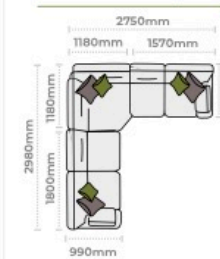

Group 2 (3 Corner 2 LHF)