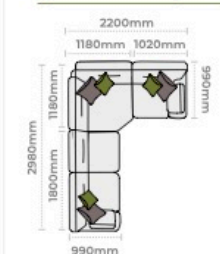

Group 4 (3 Corner 1 LHF)