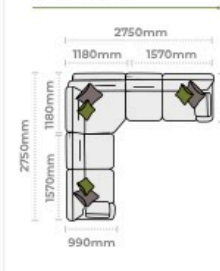

Group 6 (2 Corner 2)