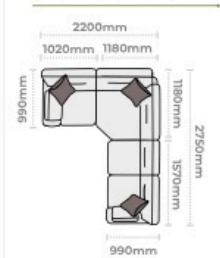

Group 8 (1 Corner 2 RHF)