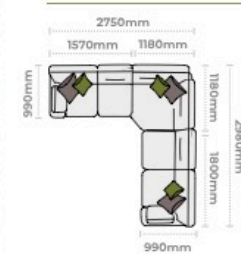

Group 3 (2 Corner 3 RHF)