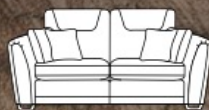

FRAME GUARANTEE
10 YEAR
 FOAM CORE SEAT CUSHION GUARANTEE

HATTERS

HOME & STYLE

2 Seater sofa in fabric 3617, small scatter cushions in 3640, antique ash feet. 3 Corner 3 (Group 1) in fabric 3618, large scatter cushions in 3020, small scatters in 3640, antique ash feet. Accent chair in fabric 3640, antique ash legs. Legged ottoman in fabric 3020, antique ash legs.

Grand sofa
 H 970mm
 W 2300mm
 D 990mm

3 seater sofa
 H 970mm
 W 2070 mm
 D 990mm

2 seater sofa
 H 970mm
 W 1860 mm
 D 990mm

Snuggler
 H 970mm
 W 1420 mm
 D 990mm

Chair
 H 970mm
 W 1060 mm
 D 940mm

Accent chair
 H 870mm
 W 740 mm
 D 840mm