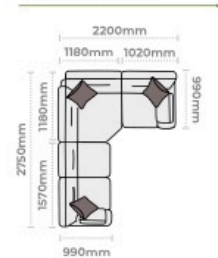

Group 7 (2 Corner 1 LHF)