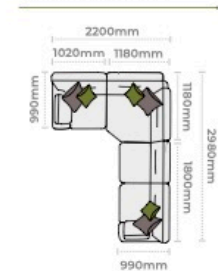

Group 5 (1 Corner 3 RHF)