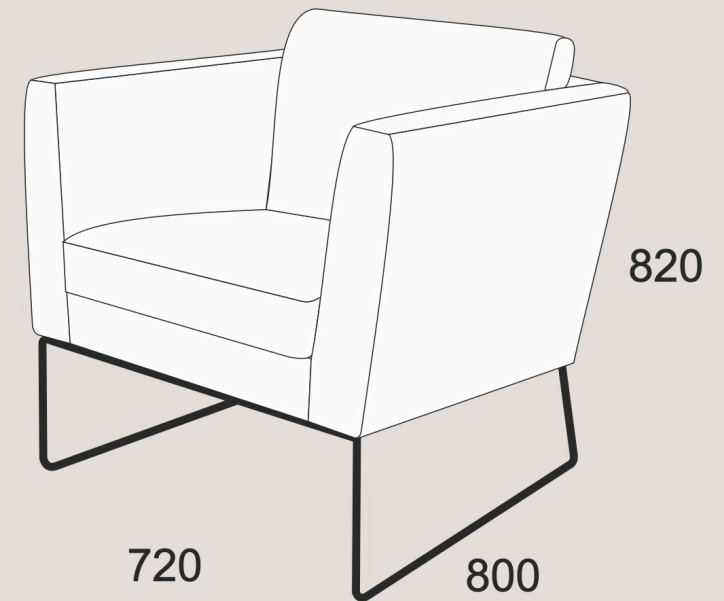

Accent Chairs

HATTERS
HOME & STYLE

Available in a
wide selection
of fabrics,
colours and
designs

See over for more...

Available in a wide selection of fabrics, colours and designs

All dimensions are approximate.
Please allow tolerance of +/- 25mm (1")

SPECIFICATIONS:
Seat Suspension – Serpentine spring system
Seat Cushions – High elastic foam
Back Cushions – High elastic foam
Feet – Chrome, black metal
Model number – 339A