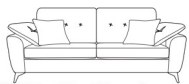

Grand sofa  
H 930 mm  
W 2240 mm  
D 980 mm

3 Seater sofa  
H 930 mm  
W 2010 mm  
D 980 mm

2 Seater sofa  
H 930 mm  
W 1800 mm  
D 980 mm

Snuggler  
H 930 mm  
W 1360 mm  
D 980 mm

Chair  
H 960 mm  
W 950 mm  
D 960 mm

Accent Chair  
H 900 mm  
W 700 mm  
D 900 mm

Legged ottoman  
H 400 mm  
W 1000 mm  
D 570 mm

Storage Stool  
H 410 mm  
W 640 mm  
D 580 mm

Footstool  
H 380 mm  
W 640 mm  
D 580 mm

Chair arm height is 660mm  
(no arm pillow)