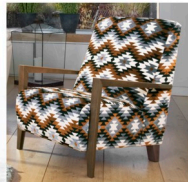

Walnut finish