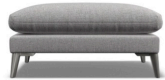

Stool

H	W	D
45	95	65