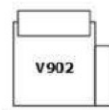

Chair
cm 104/41" **V010**

2 Seater
cm 160/63" **V020**

2,5 Seater
cm 175/69" **V029**

3 Seater 2 seat
cm 198/78" **V066**

Chair RX Power
cm 104/41" **V119**

Chair RX power left arm large
cm 100/39" **V905**

Chair RX power right arm large
cm 100/39" **V906**

Chair RX power left arm middle
cm 89/35" **V901**

Chair RX power right arm middle
cm 89/35" **V902**

Chair RX power left arm small
cm 81/32" **V903**

Chair RX power right arm small
cm 81/32" **V904**