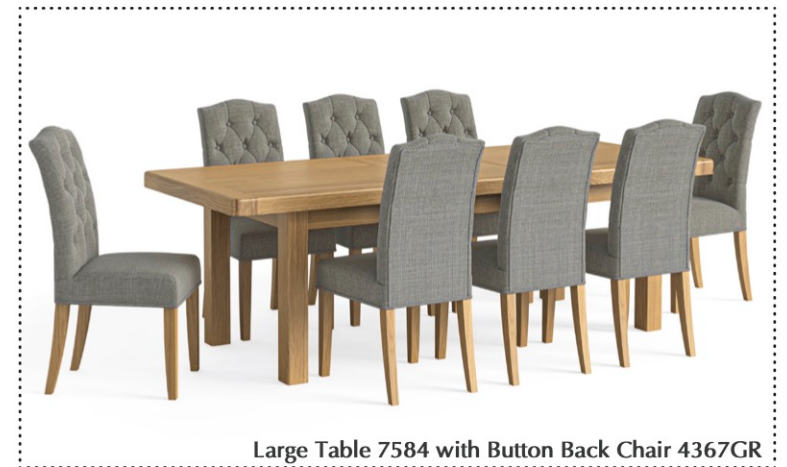

**Large Extending Dining Table**  
W2000/2450 x H805 x D950mm

**Small Extending Dining Table**  
W1400/1850x H805 x D900mm

**Large Table 7584 with Chair 7978**

**Dining Chair**  
W480x H1100 x D560mm

**Button Back Upholstered Chair KD**  
*Charcoal - Grey - Natural*  
W500 x H1100 x D600mm

**Large Table 7584 with Button Back Chair 4367GR**

# Dining & Occasional

7578

**Coffee Table**

W1200 x H450 x D500mm

7577

**Nest Of Table**

W520 x H500 x D410mm

7580

**TV Unit 1900**

W1900 x H580 x D380mm

7579

**TV Unit 1400**

W1400 x H580 x D380mm

7582

**Large Sideboard**

W1660 x H850 x D400mm