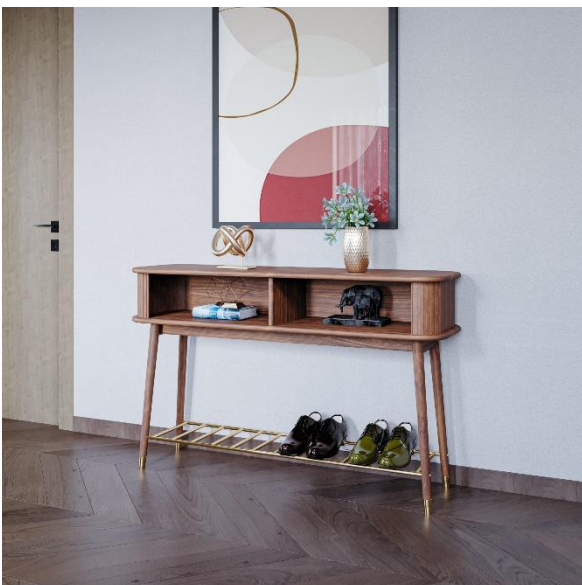

Side Table
Height: 55cm
Diameter: 50cm

Rectangular Coffee Table
Table
Height: 39cm
Width: 100cm
Depth: 50cm

Console Table
Height: 75cm
Width: 120cm
Depth: 35cm

Circular Coffee Table
Height: 42cm
Diameter: 80cm