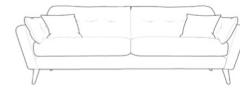

LHF Corner Group Sofa

RHF AVAILABLE

H	W	D
86	247	182

Lounger Sofa

REVERSIBLE

H	W	D
86	227	154

XL Sofa

H	W	D
86	227	93

Large Sofa

H	W	D
86	192	93

Small Sofa

H	W	D
86	162	93

Oval Cuddler

H	W	D
84	135	94

Snuggler

H	W	D
84	94	132