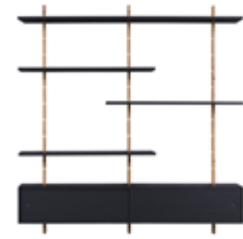

#12
W 220 D 25 H 168 cm
Photo: Oak oil/Oak oil

#9

W 96 D 25 H 72 cm

Standard setup: Rails and shelves are in the same colour.

Photo: Oak oil/Black oak

#10

W 96 D 25 H 168 cm

Photo: Oak oil/Oak oil

#4

W 220 D 25 H 168 cm

Standard setup: Rails and shelves are in the same colour.

Photo: Black oak/Light oak

#1
W 158 D 25 H 120 cm
Photo: Walnut/Walnut

#2
W 220 D 25 H 120 cm
Photo: Oak oil/Oak oil

#3
W 220 D 25 H 120 cm
Photo: Light oak/Light oak

#6
W 220 D 25 H 168 cm
Photo: Walnut/Walnut

#8
W 282 D 25 H 168 cm
Photo: Oak oil/Oak oil

#11
W 158 D 25 H 168 cm
Standard setup: Rails and shelves are in the same colour.
Photo: Oak oil/Black oak

#13
W 220 D 25 H 168 cm
Photo: Black oak/Black oak