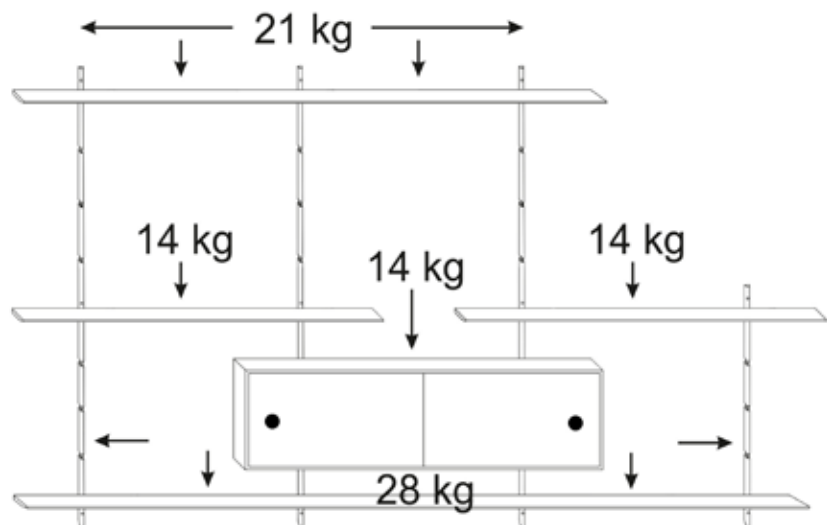

#12
W 220 D 25 H 168 cm
Photo: Oak oil/Oak oil

#9

W 96 D 25 H 72 cm

Standard setup: Rails and shelves are in the same colour.

Photo: Oak oil/Black oak

#10

W 96 D 25 H 168 cm

Photo: Oak oil/Oak oil

#4

W 220 D 25 H 168 cm

Standard setup: Rails and shelves are in the same colour.

Photo: Black oak/Light oak

#1
W 158 D 25 H 120 cm
Photo: Walnut/Walnut

#2
W 220 D 25 H 120 cm
Photo: Oak oil/Oak oil

#3
W 220 D 25 H 120 cm
Photo: Light oak/Light oak

#6
W 220 D 25 H 168 cm
Photo: Walnut/Walnut

#8
W 282 D 25 H 168 cm
Photo: Oak oil/Oak oil

#11
W 158 D 25 H 168 cm
Standard setup: Rails and shelves are in the same colour.
Photo: Oak oil/Black oak

#13
W 220 D 25 H 168 cm
Photo: Black oak/Black oak

Frontpage

#5
W 220 D 25 H 168 cm
Photo: Black oak/Black oak

Max. load

Wall mounted shelving system

168 cm #981026
 120 cm #981024
 72 cm #981022
 48 cm #981021

Shelves for mounting

Weight per. shelf: 14 kg. per 2 rails.
 220 cm #981123
 158 cm #981122
 96 cm #981121