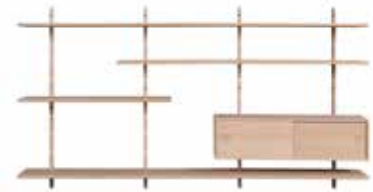

#12
W 220 D 25 H 168 cm
Photo: Oak oil/Oak oil

#9

W 96 D 25 H 72 cm

Standard setup: Rails and shelves are in the same colour.

Photo: Oak oil/Black oak

#10

W 96 D 25 H 168 cm

Photo: Oak oil/Oak oil

#4

W 220 D 25 H 168 cm

Standard setup: Rails and shelves are in the same colour.

Photo: Black oak/Light oak

#1
W 158 D 25 H 120 cm
Photo: Walnut/Walnut

#2
W 220 D 25 H 120 cm
Photo: Oak oil/Oak oil

#3
W 220 D 25 H 120 cm
Photo: Light oak/Light oak

#6
W 220 D 25 H 168 cm
Photo: Walnut/Walnut

#8
W 282 D 25 H 168 cm
Photo: Oak oil/Oak oil

#11
W 158 D 25 H 168 cm
Standard setup: Rails and shelves are in the same colour.
Photo: Oak oil/Black oak

#13
W 220 D 25 H 168 cm
Photo: Black oak/Black oak

Frontpage

#5
W 220 D 25 H 168 cm
Photo: Black oak/Black oak

Max. load

Wall mounted shelving system

168 cm #981026
 120 cm #981024
 72 cm #981022
 48 cm #981021

Shelves for mounting

Weight per. shelf: 14 kg. per 2 rails.
 220 cm #981123
 158 cm #981122
 96 cm #981121