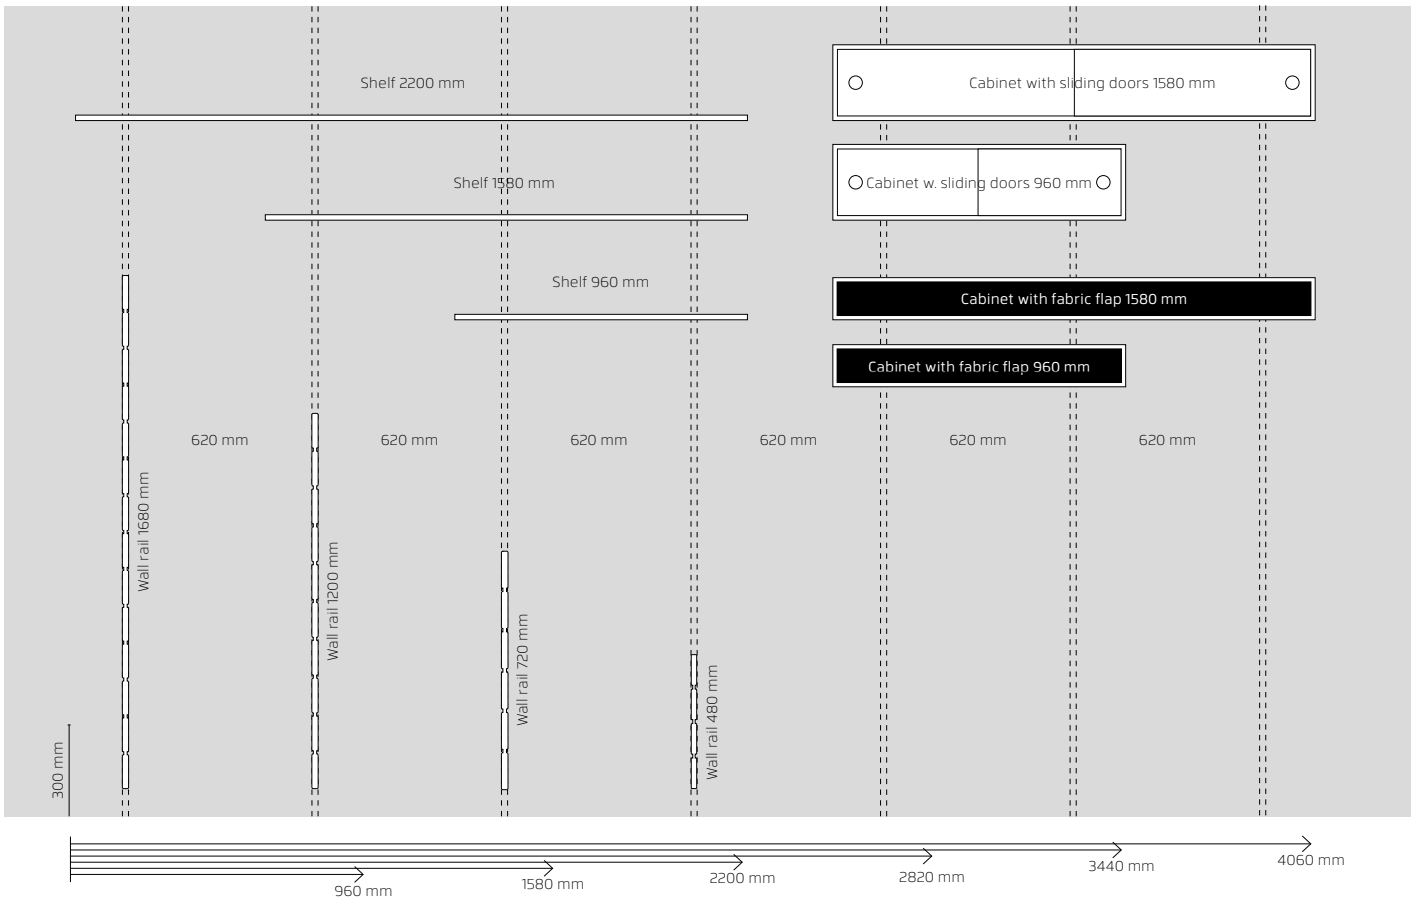

DESIGN YOUR OWN

Play with shelves, cabinets and wall rails to design your own Moore storage unit.