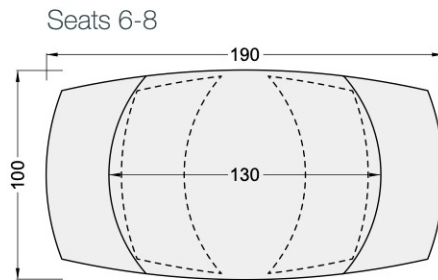

## The mechanism of the table

The Kheops dining table is equipped with a synchronized mechanism, allowing both by simply rotating its main top to reveal the two hidden side extensions under this one.

## Plate dimensions

**DT080**

130/190 x 100 x H76 cm