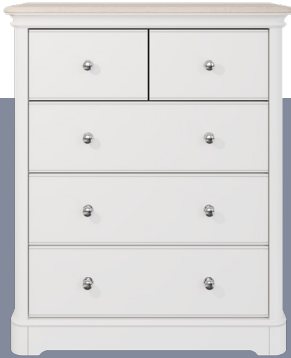

## 5 Drawer Wellington Chest

---

CH309 - H 133cm x W 62 cm x D 48cm

CH304

## Wide 3 Drawer Chest

---

CH304 - H 88cm x W 92cm x D 48cm

CH300

## 2 + 2 Chest of Drawers

---

CH300 - H 88cm x W 92 cm x D 48cm

CH302

### 3 + 2 Chest of Drawers

---

CH302 - H 108cm x W 92cm x D 48cm

CH305