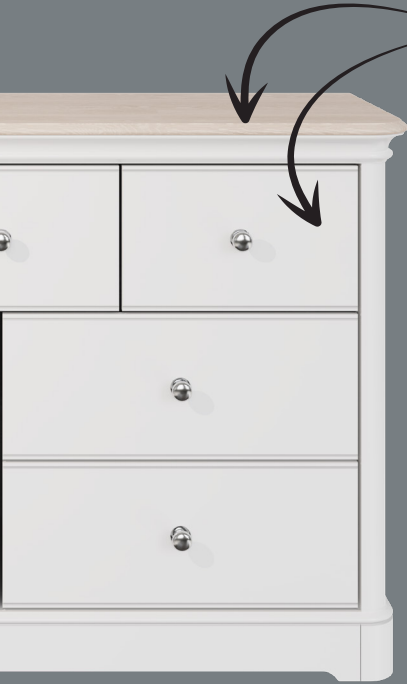

Paint Colour Options

1. Lily White | 2. Coastal Mist | 3. Cotton | 4. Luxury Grey |
  5. Moondust Grey | 6. Cloud | 7. Stone | 8. Truffle |
  9. Pottery Clay | 10. Burrowdale | 11. Portland | 12. Ruby |
  13. Blossom | 14. Meadow | 15. Sage Green | 16. Raven