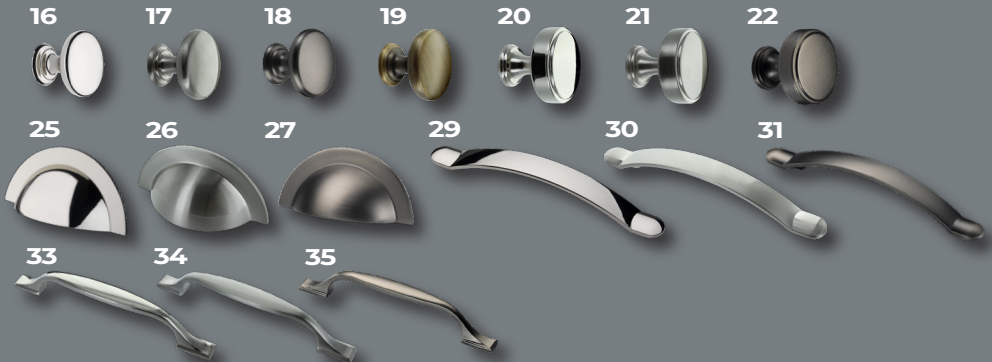

16. Monmouth Knob PN | 17. Monmouth Knob BSN | 18. Monmouth Knob BI |
  19. Monmouth Knob AB | 20. Calgary Knob PN | 21. Calgary Knob BSN | 22. Calgary Knob BI |
  25. Calgary Cup PN | 26. Calgary Cup BSN | 27. Calgary Cup BI | 29. Monmouth Pull PN |
  30. Monmouth Pull BSN | 31. Monmouth Pull BI | 33. Marlborough Pull PN |
  34. Marlborough Pull BSN | 35. Marlborough Pull BI

PN = Polished Nickel | BSN = Brushed Satin Nickel | BI = Brushed Iron | AB = American Bronze