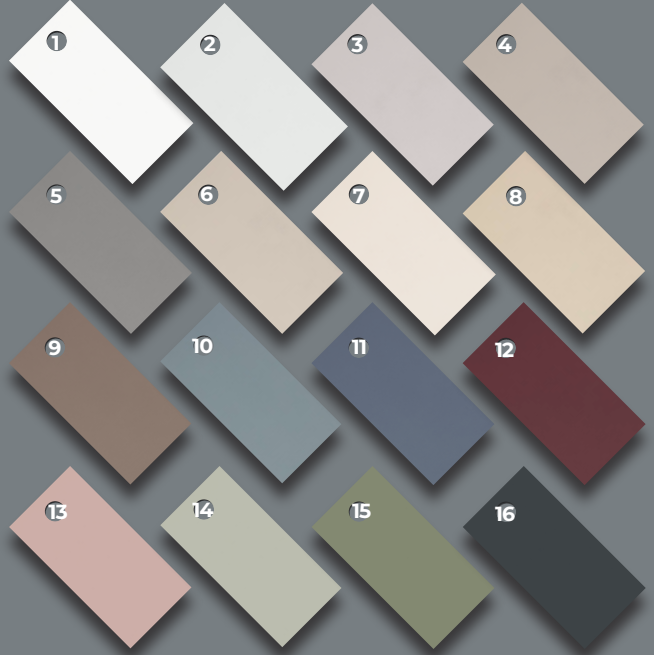

## Fabric Options

1. Amalfi Linen | 2. Lino Natural | 3. Lino Cream | 4. Lino Cloud | 5. Lino Mushroom | 6. Lino Feather | 7. Lino Dove | 8. Lino Duckegg | 9. Lino Grey

10. Lino Linen | 11. Lino Heather | 12. Lino Steel | 13. Lino Indigo | 14. Lino Denim | 15. Trinity Ivory | 16. Trinity Mineral | 17. Trinity Midnight | 18. Lucca Dove

# PICK A FINISH FOR YOUR FURNITURE

## Oak Finish Options - *All Matt Lacquered*

1. Opaque | 2. Natural | 3. Victorian |  
4. Cottage White | 5. Cromford Grey |  
6. Midnight Sky

## Paint Colour Options

1. Lily White | 2. Coastal Mist | 3. Cotton | 4. Luxury Grey |  
 5. Moondust Grey | 6. Cloud | 7. Stone | 8. Truffle |  
 9. Pottery Clay | 10. Burrowdale | 11. Portland | 12. Ruby |  
 13. Blossom | 14. Meadow | 15. Sage Green | 16. Raven