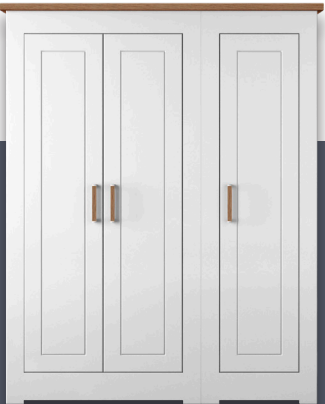

MO10330 | MO10331 | MO10337 | MO10338

All Hanging Triple Robe

Available in four sizes

MO10330 - H 195cm x W 147cm x D 58cm

MO10331 - H 215cm x W 147cm x D 58cm

MO10337 - H 195cm x W 192cm x D 58cm

MO10338 - H 215cm x W 192cm x D 58cm