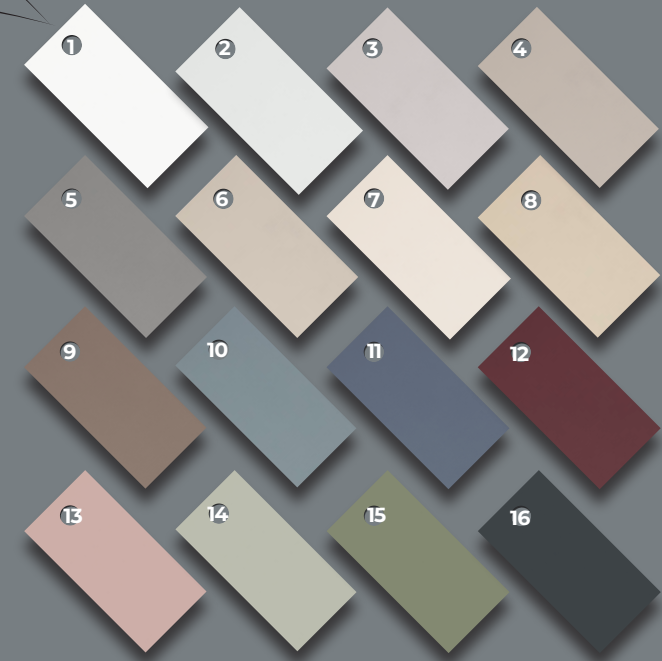

10. Linoso Linen | 11. Linoso Heather | 12. Linoso Steel | 13. Linoso Indigo | 14. Linoso Denim | 15. Trinity Ivory | 16. Trinity Mineral | 17. Trinity Midnight | 18. Lucca Dove

19. Lucca Storm | 20. Lucca Mocha | 21. Orla Oatmeal | 22. Orla Linen | 23. Orla Ash | 24. Orla Zinc | 25. Orla Licorice | 26. Kinburn Denim

PICK A FINISH FOR YOUR FURNITURE

Oak Finish Options - All Matt Lacquered

- 1. Opaque | 2. Natural | 3. Victorian |
- 4. Cottage White | 5. Cromford Grey |
- 6. Midnight Sky

Paint Colour Options

- 1. Lily White | 2. Coastal Mist | 3. Cotton | 4. Luxury Grey |
- 5. Moondust Grey | 6. Cloud | 7. Stone | 8. Truffle |
- 9. Pottery Clay | 10. Burrowdale | 11. Portland | 12. Ruby |
- 13. Blossom | 14. Meadow | 15. Sage Green | 16. Raven