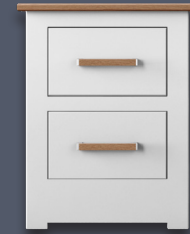

Hill & Hunter

British Made Painted Furniture

The Modo Bedroom Collection

MO10901 | MO10907 | MO10910 | MO10913
**Single | Double | King | Super King
Low Foot End Bed**

Available in four sizes
MO10901 - H 117cm x W 103 cm x D 205cm
MO10907 - H 117cm x W 150 cm x D 205cm
MO10910 - H 117cm x W 165 cm x D 215cm
MO10913 - H 117cm x W 196 cm x D 215cm