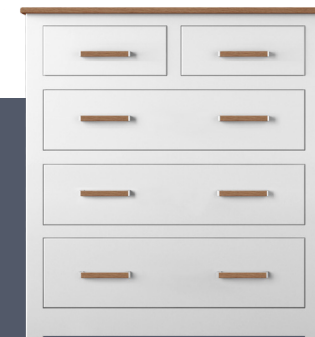

MO10103
3 + 2 Drawer Chest

MO10103 - H 112cm x W 94cm x D 48cm