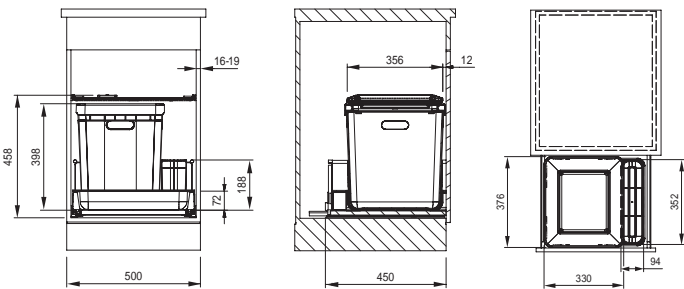

SORTER DIMENSIONS

Sorter 350-50

Minimum cabinet size: 500mm   1 x 35L   121.0307.554   **£171**