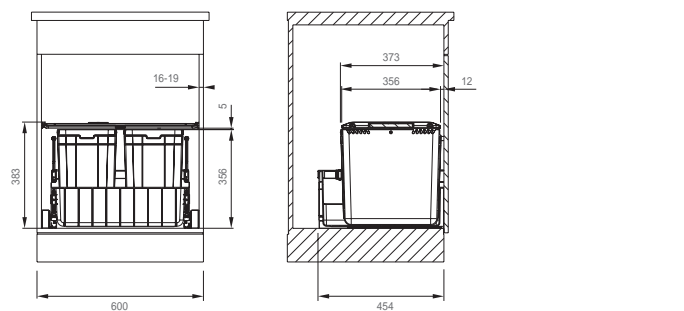

Sorter 300-45 Trio

Minimum cabinet size: 450mm 1 x 22L and 2 x 10L 121.0150.145 **£292**

Sorter 300-60 Duo

Minimum cabinet size: 600mm 2 x 22L 121.0150.143 **£292**

Sorter 300-60 Trio

Minimum cabinet size: 600mm 1 x 22L and 2 x 10L 121.0150.146 **£303**