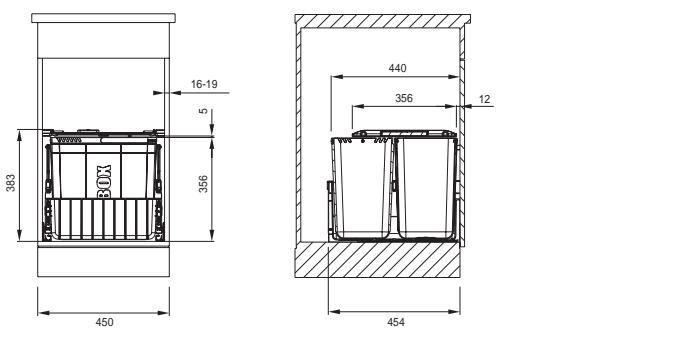

Sorter 300-45 Trio

Minimum cabinet size: 450mm 1 x 22L and 2 x 10L 121.0150.145 **£292**

Sorter 300-60 Duo

Minimum cabinet size: 600mm 2 x 22L 121.0150.143 **£292**

Sorter 300-60 Trio

Minimum cabinet size: 600mm 1 x 22L and 2 x 10L 121.0150.146 **£303**