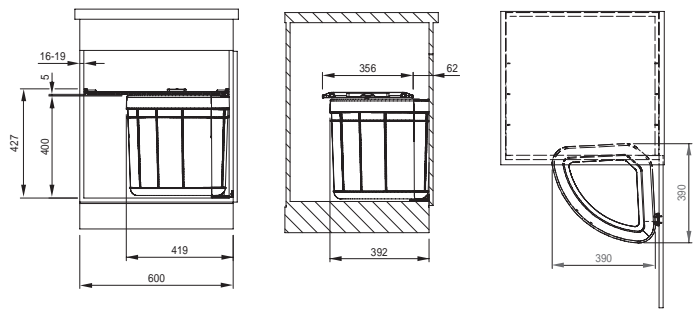

Sorter Solo 60

Minimum cabinet size: 600mm   1 x 35L   121.0307.572   **£129**