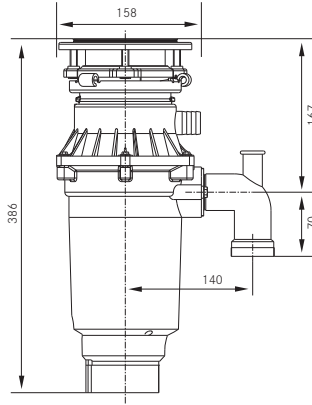

Waste Disposal Unit Turbo Elite Slimline TE 75S

Continuous Feed

134.0483.704

£311