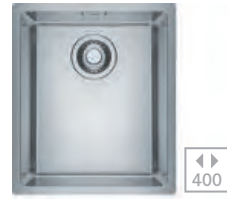

Sink: £263

Plumbing Kit Compatible:
Siphon 1 £21

Maris MRX 210 34 Slim-top inset

• Recommended **A B C D**

Sink: £289

Plumbing Kit Compatible:
Siphon 1 £21

STAINLESS STEEL
Matt Brushed

Maris MRX 120 34-34 Undermount