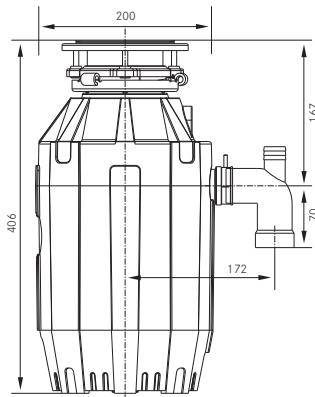

Waste Disposal Unit Turbo Elite TE 125

Continuous Feed

134.0473.237

£430