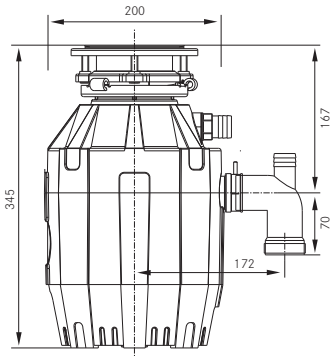

WASTE DISPOSAL UNIT DIMENSIONS

Waste Disposal Unit Turbo Elite TE-50

Continuous Feed

134.0473.235

£276