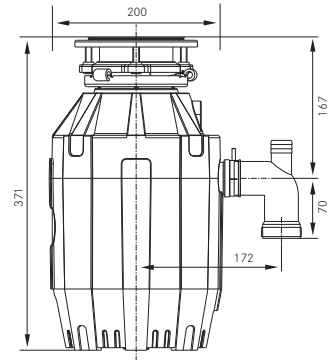

Waste Disposal Unit Turbo Elite TE-75

Continuous Feed

134.0473.236

£347