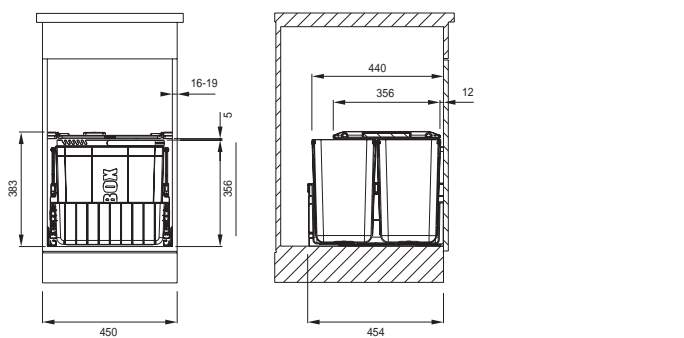

Sorter 300-45 Trio

Minimum cabinet size: 450mm 1 x 22L and 2 x 10L 121.0150.145 **£292**

Sorter 300-60 Duo

Minimum cabinet size: 600mm 2 x 22L 121.0150.143 **£292**

Sorter 300-60 Trio

Minimum cabinet size: 600mm 1 x 22L and 2 x 10L 121.0150.146 **£303**