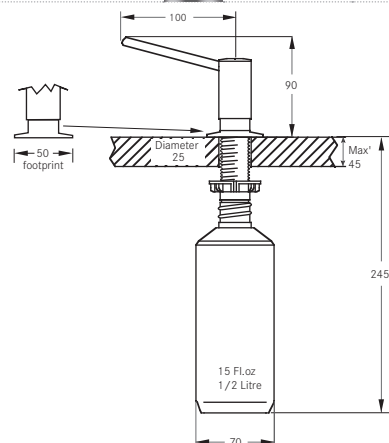

Soap Dispenser

Chrome

119.0049.852

£79

SilkSteel

119.0049.853

£87

NB. Ensure WDU dimensions can be accommodated within the specified cabinet width.