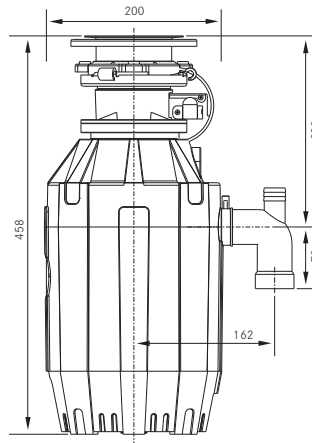

Waste Disposal Unit Turbo Elite TE 125B

Batch Feed

134.0473.238

£387

KITCHEN SOLUTION DIMENSIONS

Inset Waste Bin

Stainless Steel

134.0035.042

£264