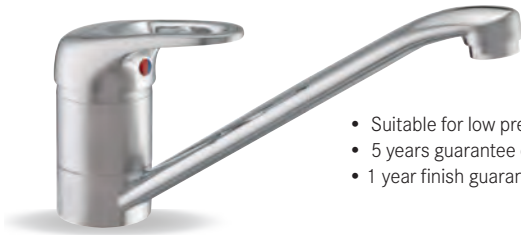

Pro-Top Lever

- Suitable for low pressure systems
- 5 years guarantee on working parts
- 1 year finish guarantee

FINISH	
	Chrome £189
	SilkSteel £232