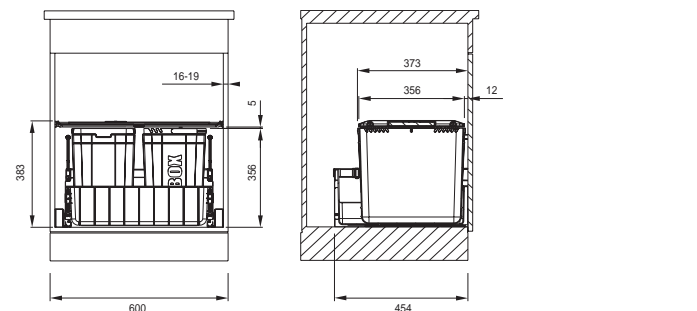

Sorter 300-45 Trio

Minimum cabinet size: 450mm 1 x 22L and 2 x 10L 121.0150.145 **£292**

Sorter 300-60 Duo

Minimum cabinet size: 600mm 2 x 22L 121.0150.143 **£292**

Sorter 300-60 Trio

Minimum cabinet size: 600mm 1 x 22L and 2 x 10L 121.0150.146 **£303**