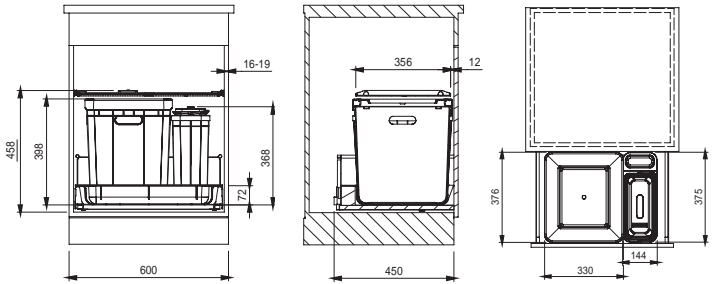

Sorter 350-60

Minimum cabinet size: 600mm   1 x 35L and 1 x 5.5L   121.0307.526   **£214**

Collect Bag   133.0038.258   **£21**