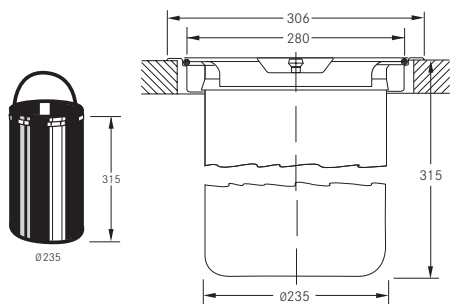

WASTE DISPOSAL UNIT DIMENSIONS

Waste Disposal Unit Turbo Elite TE-50

Continuous Feed

134.0473.235

£276

Waste Disposal Unit Turbo Elite Slimline TE 75S

Continuous Feed

134.0483.704

£311

Waste Disposal Unit Turbo Elite TE-75

Continuous Feed

134.0473.236

£347

Waste Disposal Unit Turbo Elite TE 125

Continuous Feed

134.0473.237

£430

Waste Disposal Unit Turbo Elite TE 125B

Batch Feed

134.0473.238

£387

KITCHEN SOLUTION DIMENSIONS

Inset Waste Bin

Stainless Steel

134.0035.042

£264

Soap Dispenser

Chrome

119.0049.852

£79

SilkSteel

119.0049.853

£87

NB. Ensure WDU dimensions can be accommodated within the specified cabinet width.