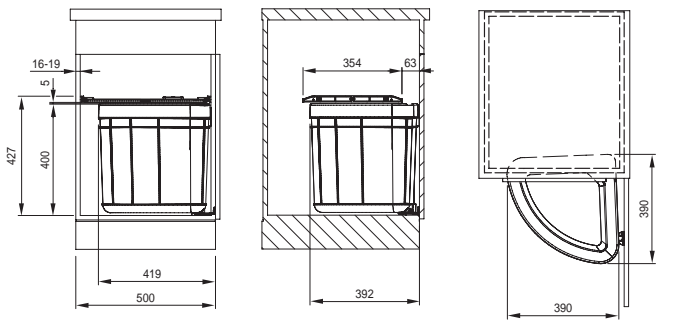

Sorter Solo 50

Minimum cabinet size: 500mm   1 x 35L   121.0307.568   **£114**