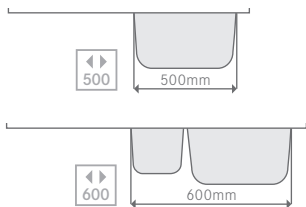

Belfast sinks

Belfast sinks can be used as either a freestanding feature with brackets or sit on top of base units.

Measuring your cabinet width

It is essential to correctly measure the cabinet width where your sink will be installed. The bowl (or bowls) will need to fit into this space. Each sink in this brochure will show a cabinet size, and your cabinet width needs to be equal to or greater than the stated measurement.